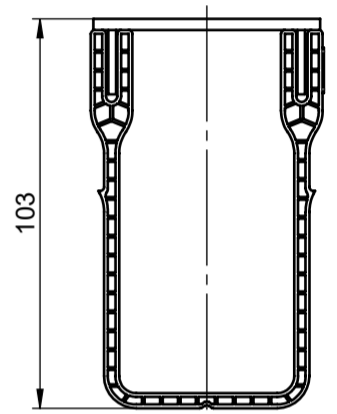

SCALE 1 : 5

material number: 3007940

ACO GmbH
Am Ahlmannkai
24782 Büdelsdorf
www.aco.com

created by:

drawing-no.:
1358329

reviewed by:

index:
001

documenttype:
marketing drw.

projection: ISO-E

scale:
1:2

title:
ACO Slimline
Slimline channel 1m with corten grating
Slimline Rinne 1m mit Corten-Rost

serial-released