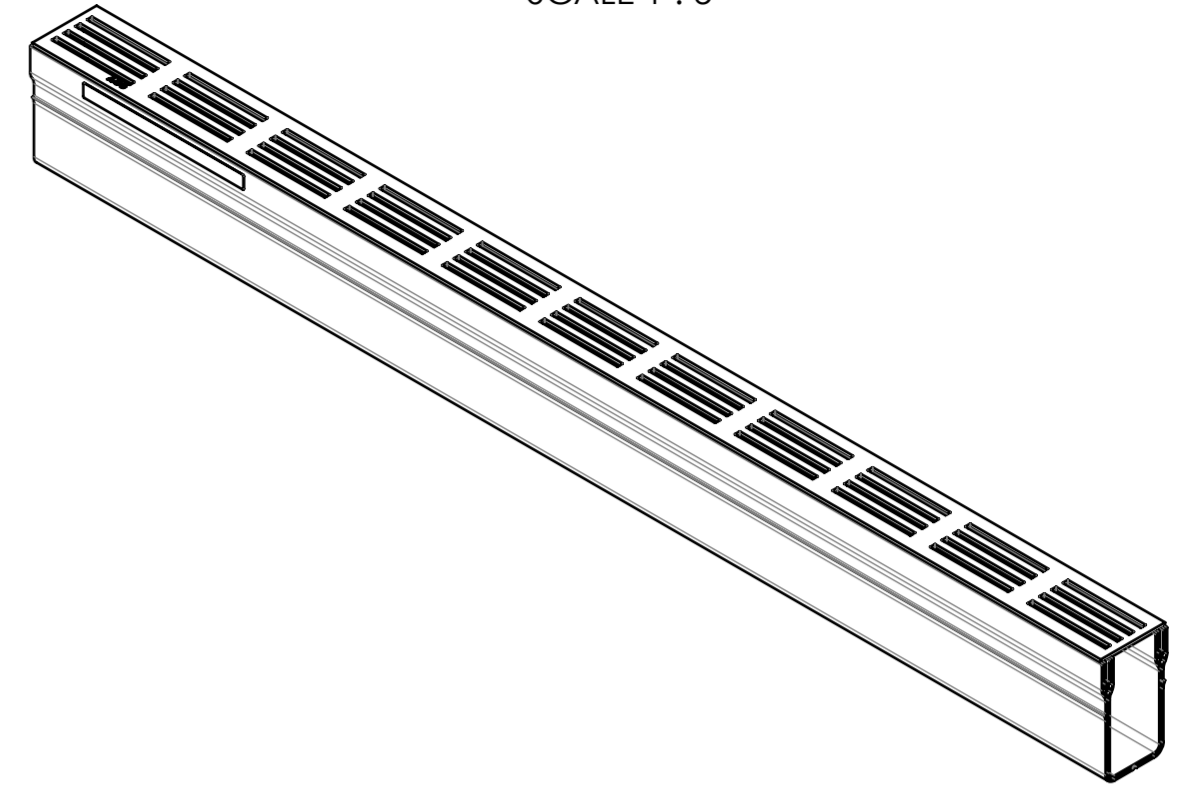

SCALE 1 : 5

material number: 3007940

ACO GmbH
Am Ahlmannkai
24782 Büdelsdorf
www.aco.com

created by:

drawing-no.:
1358329

reviewed by:

index:
001

documenttype:
marketing drw.

projection: ISO-E

scale:
1:2

title:
ACO Slimline
Slimline channel 1m with corten grating
Slimline Rinne 1m mit Corten-Rost

serial-released