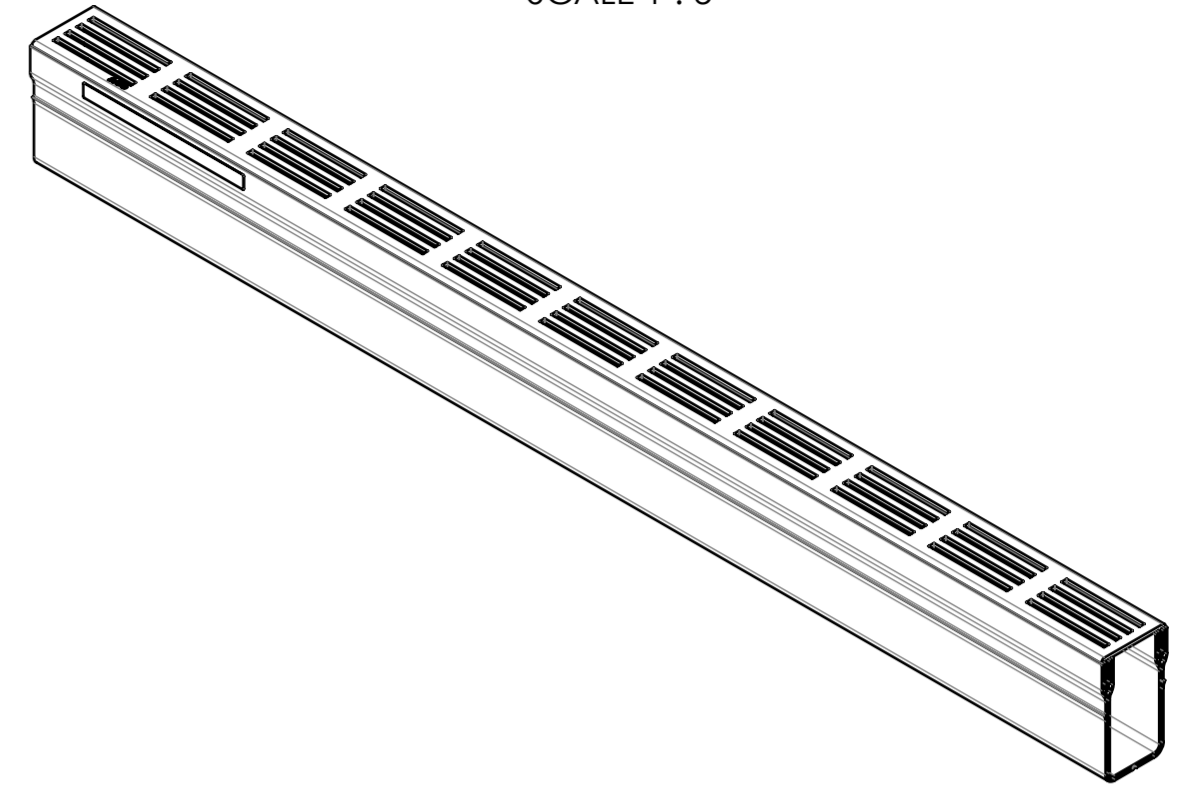

SCALE 1 : 5

1002

103.3

61.3

material number: 3007919

drawing-no.: 1187456-M	index: 002	documenttype: marketing drw.
created by:	reviewed by:	projection: ISO-E
		scale: 1:2

title:
ACO Slimline
Slimline Channel 1m with grating aluminium anodised color black
Slimline Rinne 1m mit Rost aluminium eloxiert Farbe schwarz