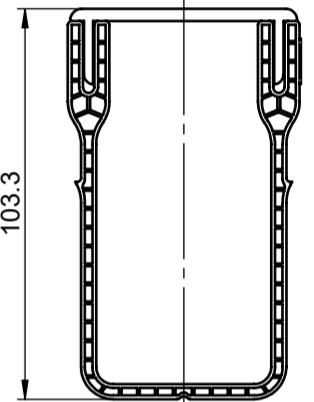

SCALE 1 : 5

1002

103.3

61.3

material number: 3007919

drawing-no.: 1187456-M	index: 002	documenttype: marketing drw.
created by:	reviewed by:	projection: ISO-E
		scale: 1:2

title:
ACO Slimline
Slimline Channel 1m with grating aluminium anodised color black
Slimline Rinne 1m mit Rost aluminium eloxiert Farbe schwarz