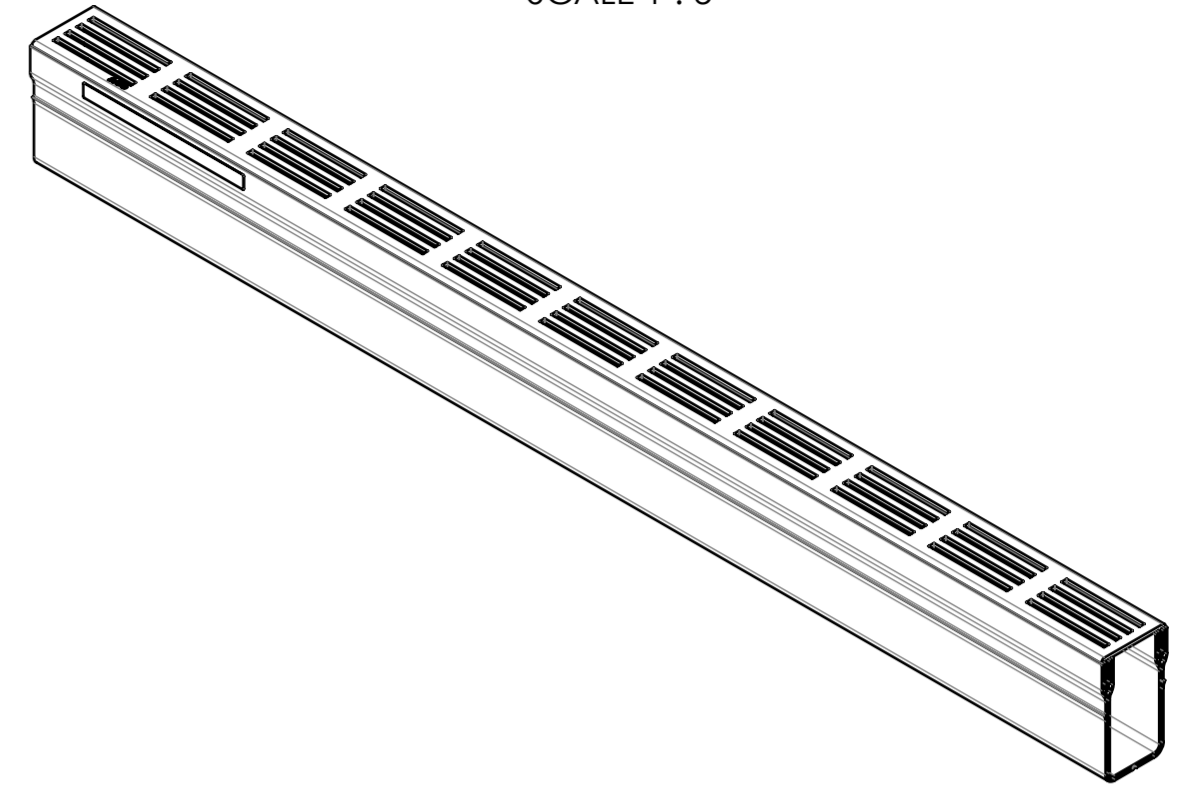

SCALE 1 : 5

material number: 3007918

ACO Hochbau Vertrieb
GmbH
Am Ahlmannkai
24782 Büdelsdorf
www.aco.com

created by:

drawing-no.:
1187457-M
reviewed by:

index:
002
documenttype:
marketing drw.
projection: ISO-E
scale:
1:2

title:
ACO Slimline
Slimline Channel 1m with grating aluminium anodised natural color
Slimline Rinne 1m mit Rost aluminium eloxiert Farbe Natur
serial-released

release date:
22.06.2023
sheet:
1/1