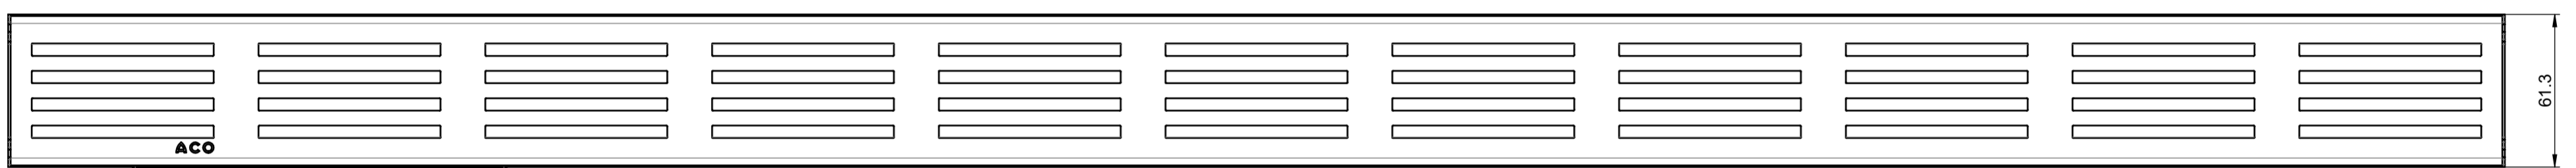

SCALE 1 : 5

material number: 3007918

ACO Hochbau Vertrieb
GmbH
Am Ahlmannkai
24782 Büdelsdorf
www.aco.com

created by:

drawing-no.:
1187457-M
reviewed by:

index:
002
documenttype:
marketing drw.
projection: ISO-E
scale:
1:2

title:
ACO Slimline
Slimline Channel 1m with grating aluminium anodised natural color
Slimline Rinne 1m mit Rost aluminium eloxiert Farbe Natur
serial-released

release date:
22.06.2023
sheet:
1/1