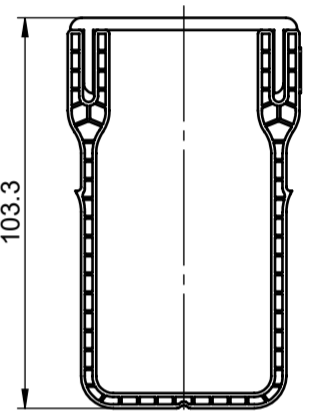

SCALE 1 : 5

material number: 3007918

ACO Hochbau Vertrieb
GmbH
Am Ahlmannkai
24782 Büdelsdorf
www.aco.com

created by:

drawing-no.:
1187457-M
reviewed by:

index:
002
documenttype:
marketing drw.
projection: ISO-E
scale:
1:2

title:
ACO Slimline
Slimline Channel 1m with grating aluminium anodised natural color
Slimline Rinne 1m mit Rost aluminium eloxiert Farbe Natur
serial-released

release date:
22.06.2023
sheet:
1/1